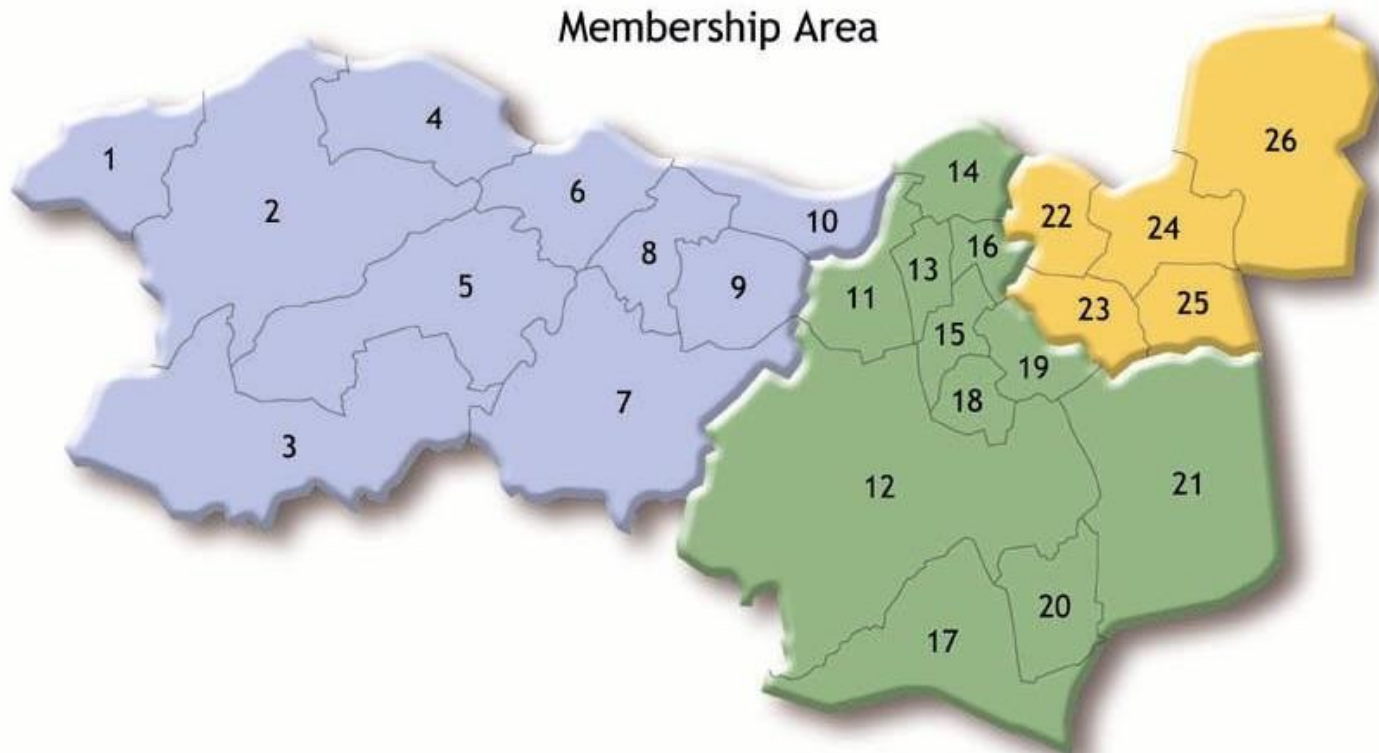

## Membership areas for governors

### Gateshead Health NHS Foundation Trust Membership Area

1. Prudhoe
2. Crawcrook & Greenside
3. Chopwell & Rowlands Gill
4. Ryton, Crookhill & Stella
5. Winlaton & High Spen
6. Blaydon
7. Whickham South & Sunniside
8. Whickham North
9. Dunston Hill & Whickham East
10. Dunston & Teams
11. Lobley Hill & Bensham
12. Lamsley
13. Saltwell
14. Bridges
15. Low Fell
16. Deckham
17. Chester-le-Street
18. Chowdene
19. High Fell
20. Birtley
21. Felling
22. Windy Nook & Whitehills
23. Pelaw & Heworth
24. Wardley & Leam Lane
25. Parts of Jarrow & Hebburn